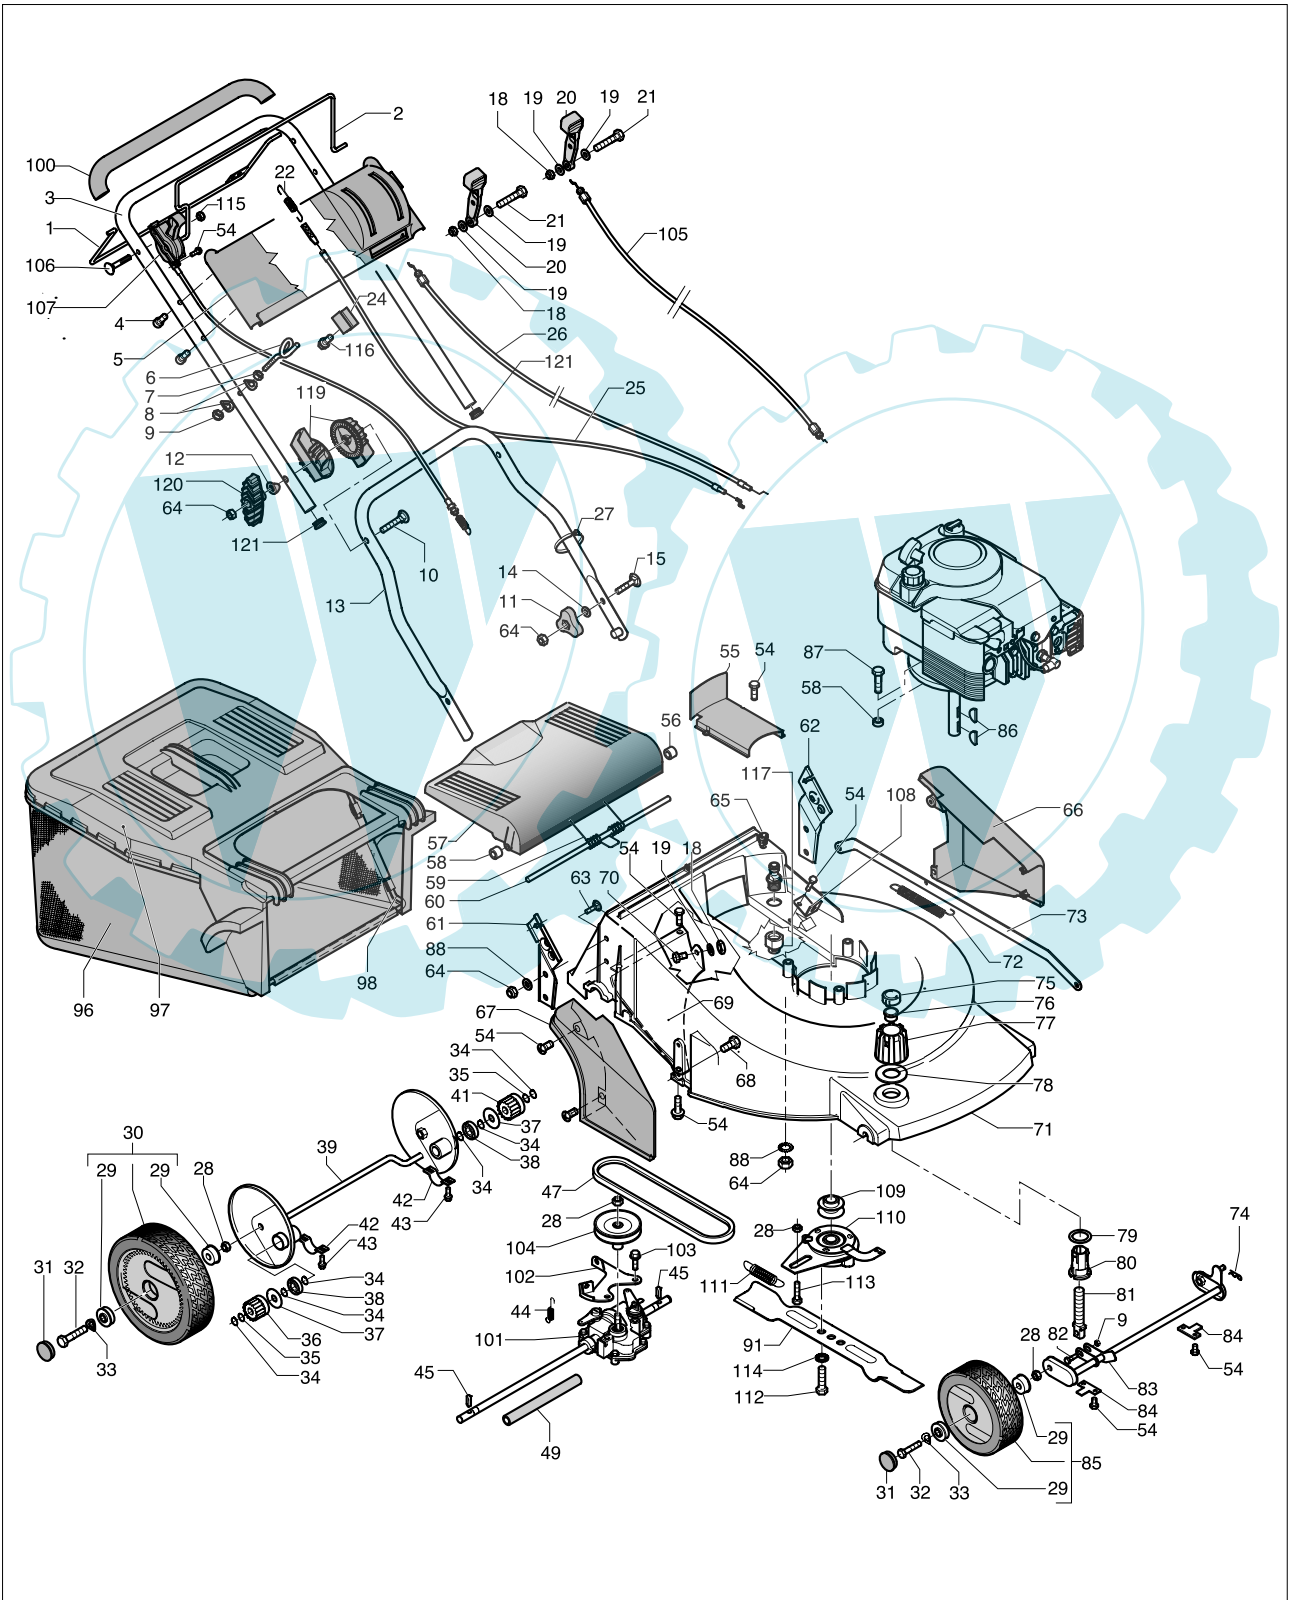

brand	MEP

date	FEB/03	SHEET 1/3

Model

A 550 S3 BBC

Product number

953875907